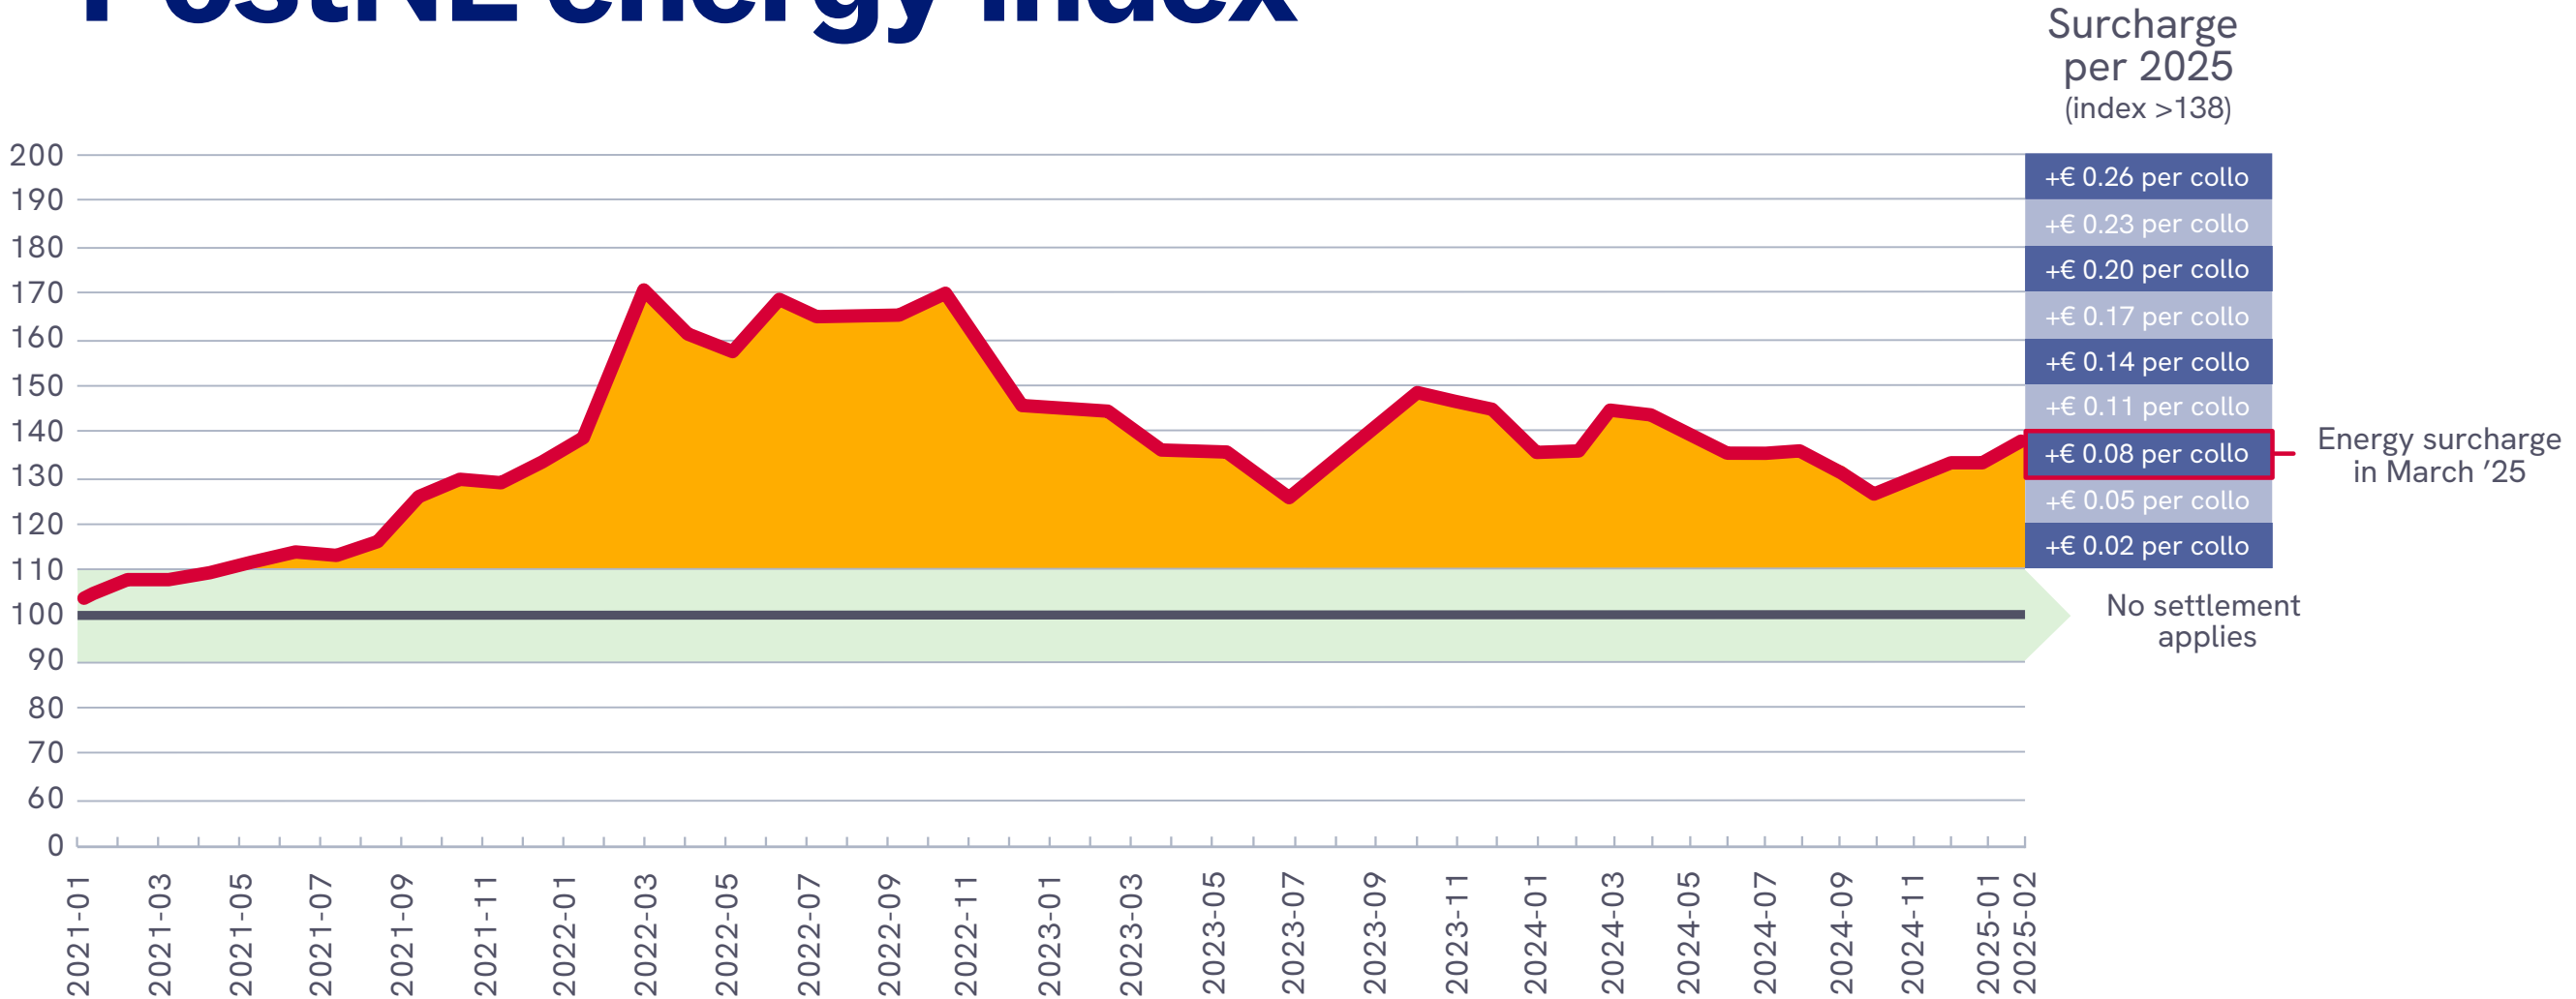

PostNL energy index

- We have not passed on the rising fuel and energy costs since 2021 in our rates.
- We do not charge a surcharge for an index figure of up to 110 and we will bear these costs ourselves.