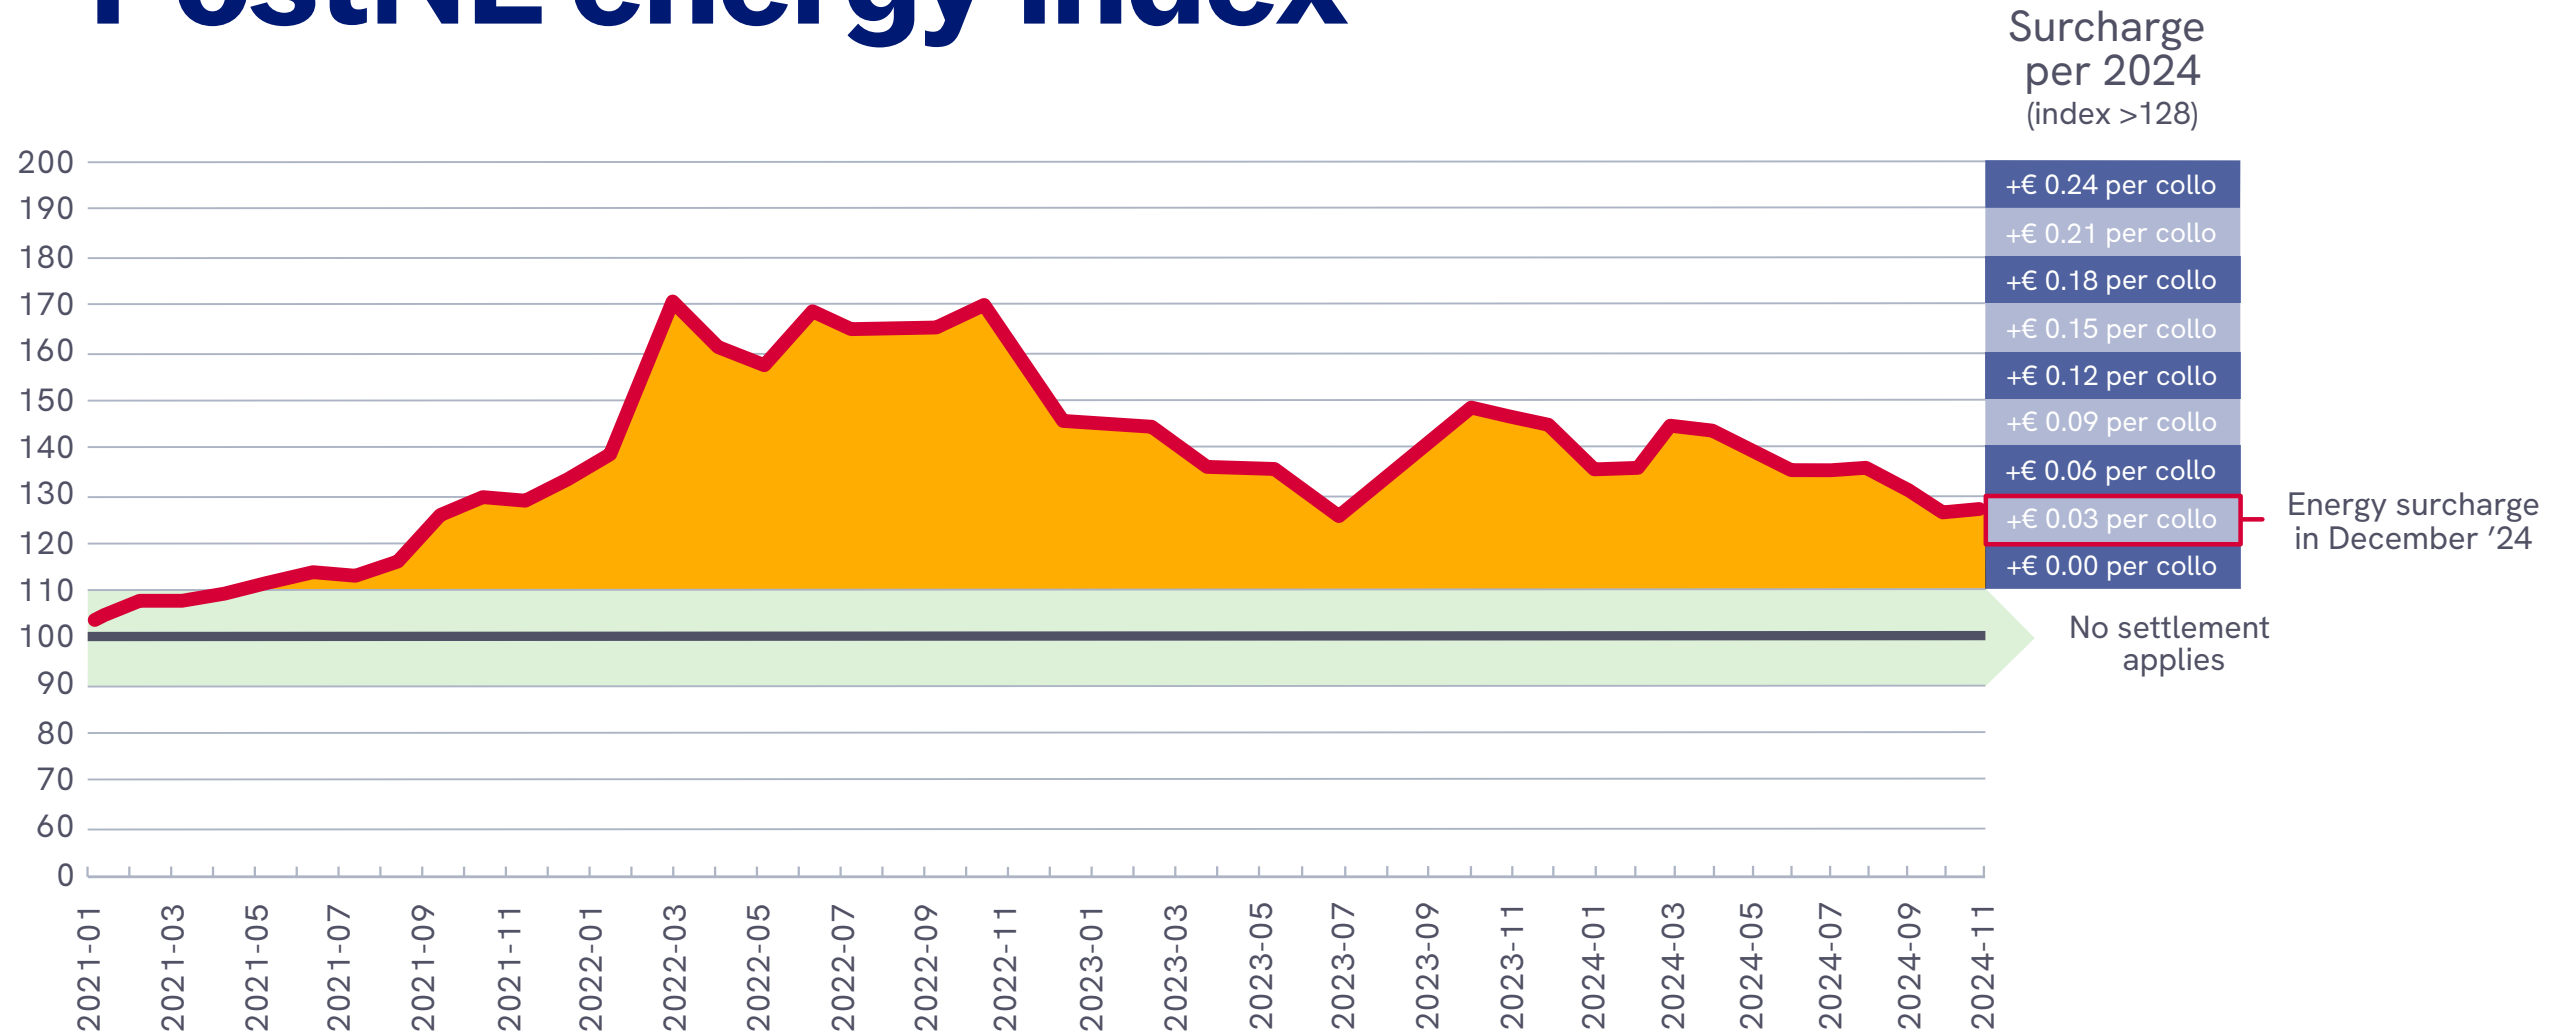

# PostNL energy index

 We have not passed on the rising fuel and energy costs since 2021 in our rates.

 We do not charge a surcharge for an index figure of up to 110 and we will bear these costs ourselves.