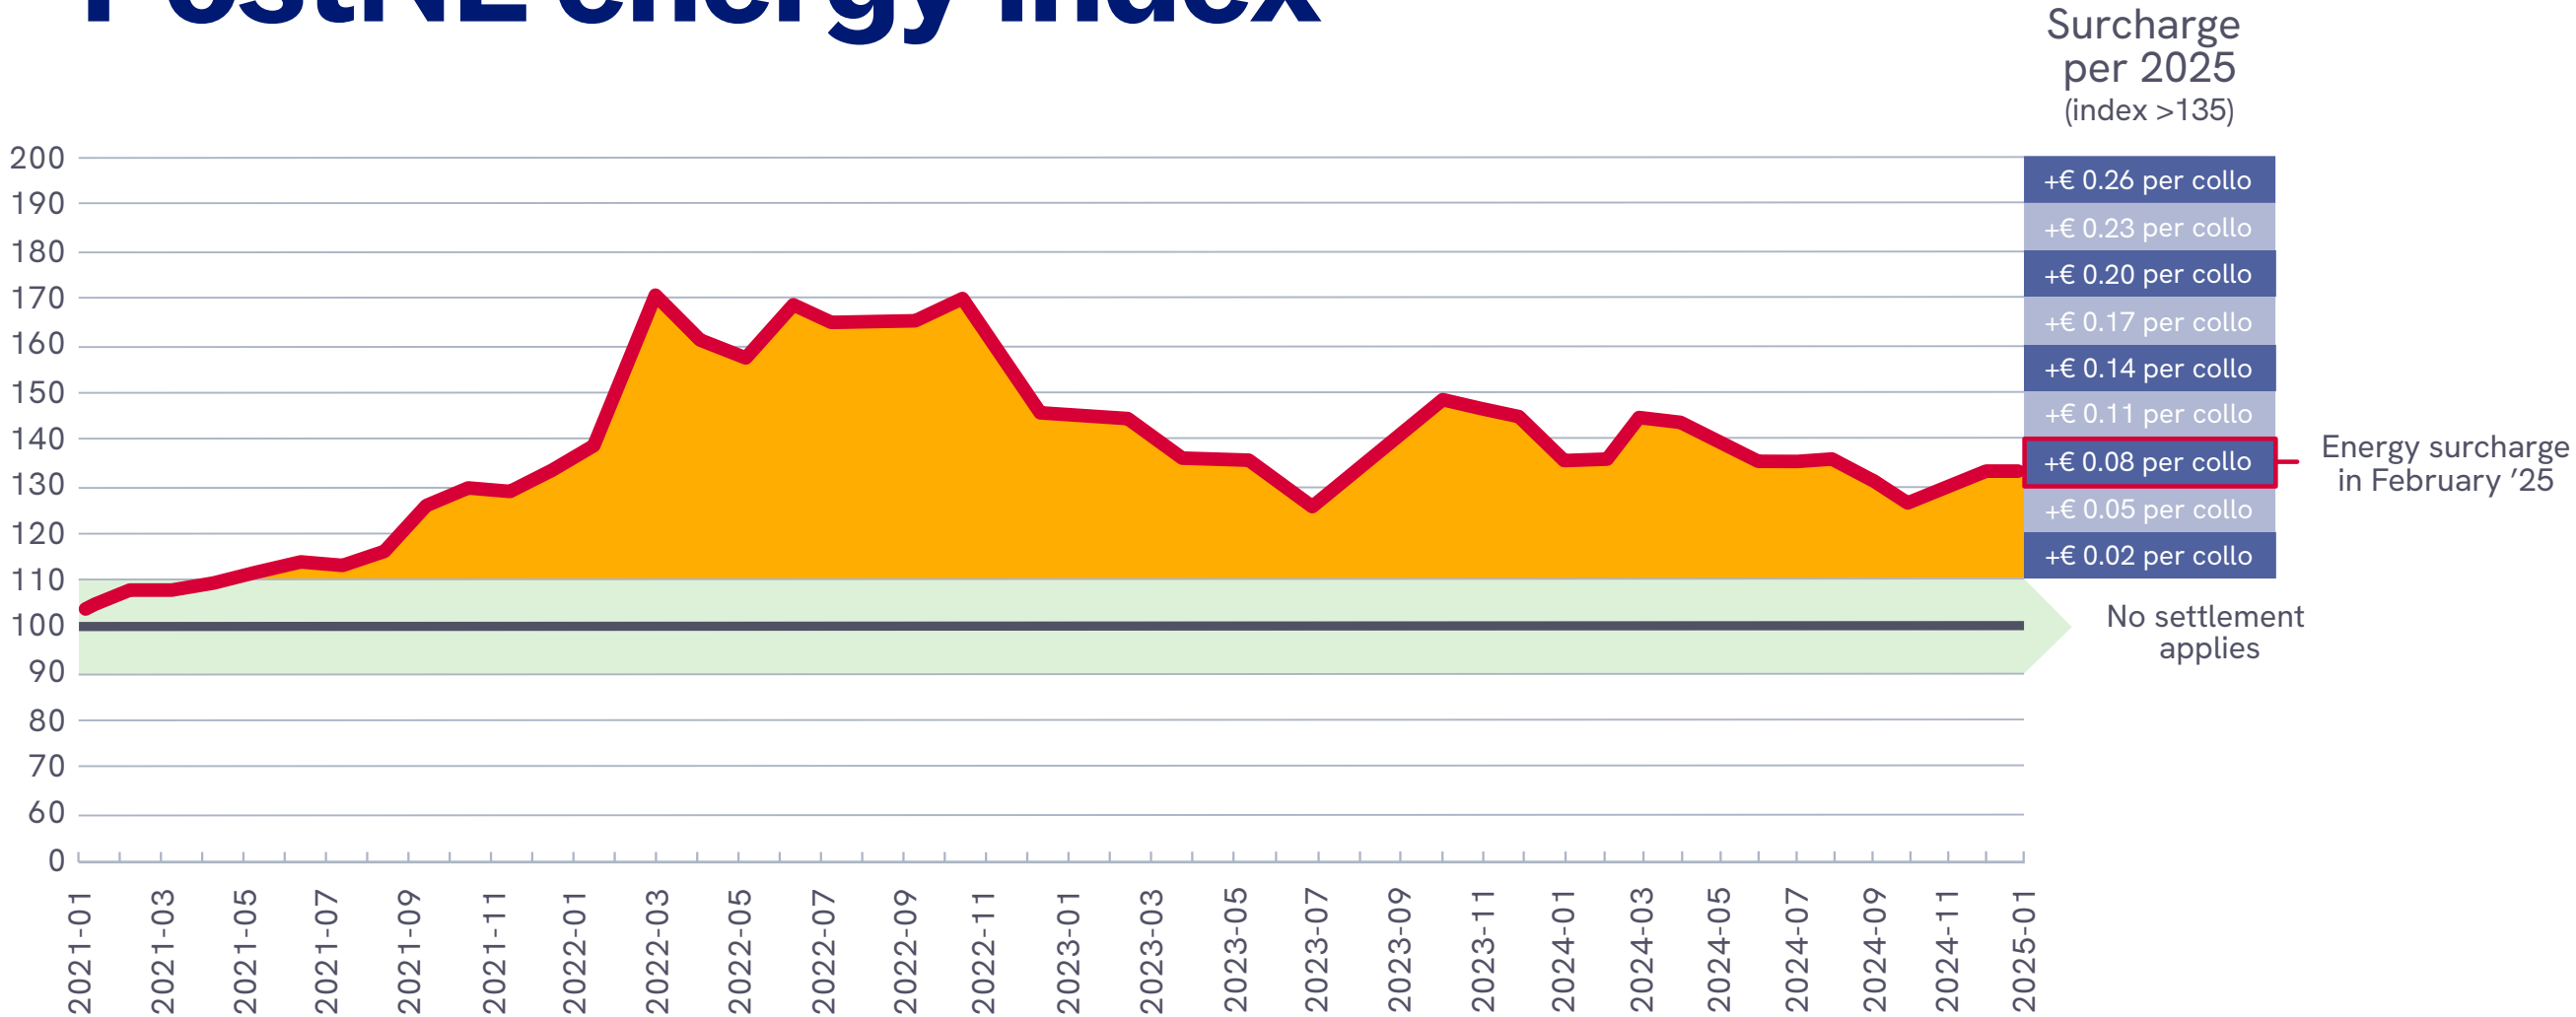

PostNL energy index

- We have not passed on the rising fuel and energy costs since 2021 in our rates.
- We do not charge a surcharge for an index figure of up to 110 and we will bear these costs ourselves.