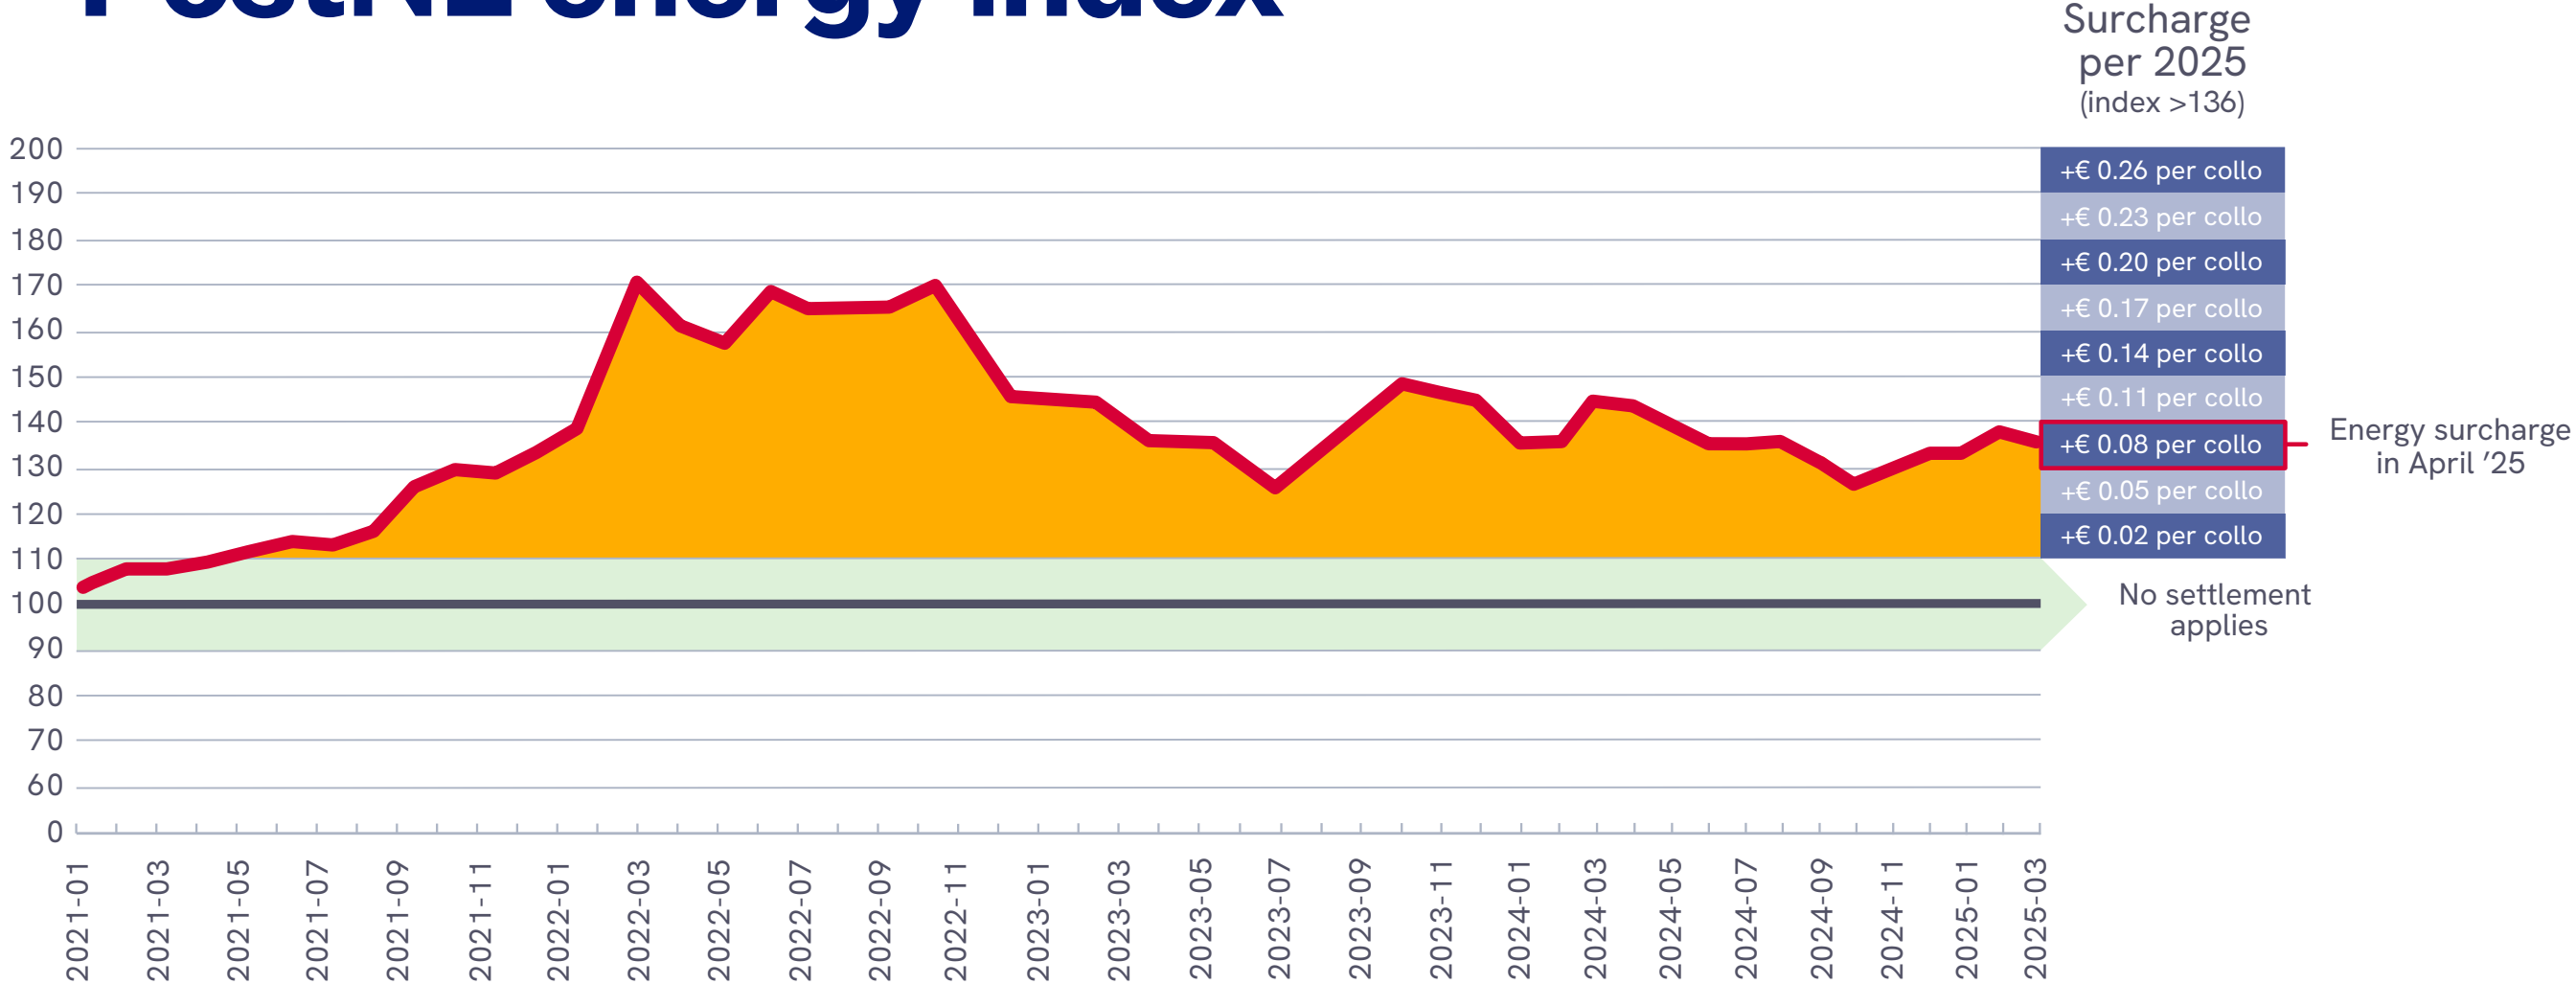

PostNL energy index

- We have not passed on the rising fuel and energy costs since 2021 in our rates.
- We do not charge a surcharge for an index figure of up to 110 and we will bear these costs ourselves.